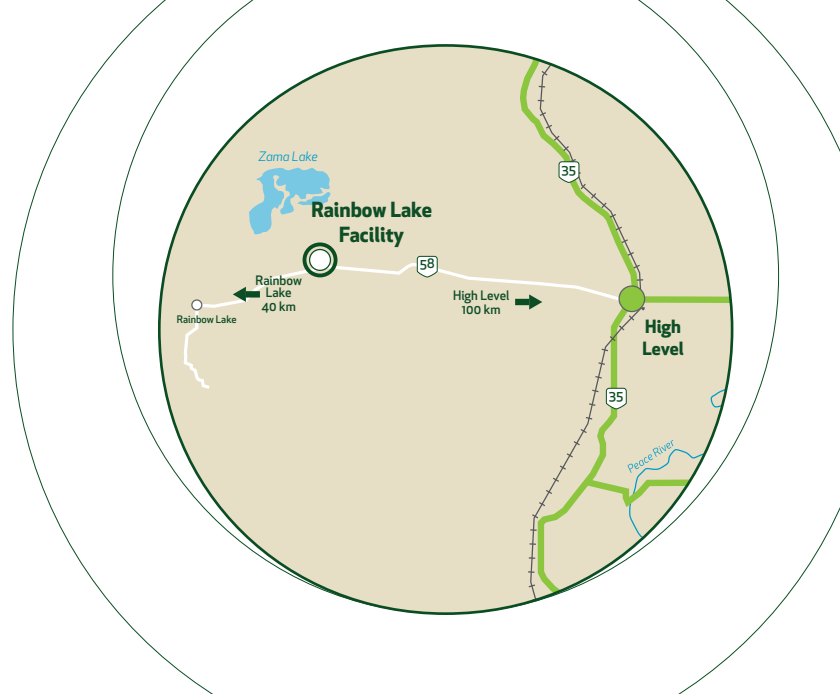

FACILITY PROFILE

RAINBOW LAKE LANDFILL

ENGINEERED LANDFILL DISPOSAL FACILITY

PROFILE	
Hours of Operation	7 days a week: 7 a.m. to 7 p.m. (or by appointment) First load will be offloaded at 7:30 AM and the last load to be offloaded at 6:30 PM.
Location	LSD: 05-111-05 W6M
Directions to Facility	From Rainbow Lake travel on Hwy 58 east for 40 km. From High Level travel on Hwy 58 west for 100 km.
Mailing Address	Box 393 Rainbow Lake, AB T0H 2Y0
Contact	Phone: 780-956-5650 Fax: 780-956-5630
Facility Type	Class II Industrial Landfill
Approval Number	193262-01-02
Waste Accepted*	<ul style="list-style-type: none"> • Drilling waste hydrocarbon • Drilling waste gel chem • Drilling waste advanced gel chem • Produced sand • Contaminated soil (crude oil/condensate) • Contaminated soil (produced water) • Contaminated soil (refined fuels/oils) • Contaminated soil (sulphur) • Hydrocarbon contaminated material • Cement • Construction & demolition waste • Plastic liner • Frac sand (non-radioactive) • Flare pit material • Lime sludge
Waste Acceptance Process	Complete a Waste Approval Application (WAA) form accompanied by appropriate third party analytical.