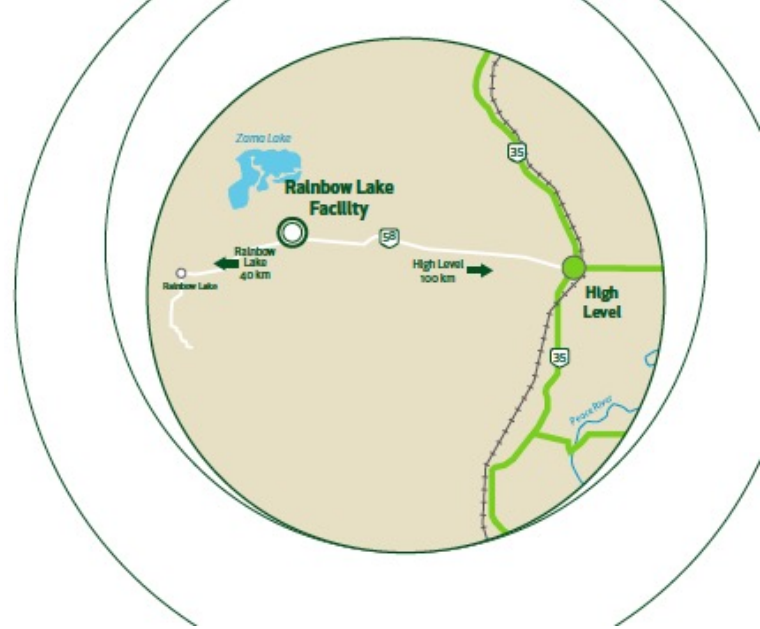

FACILITY PROFILE RAINBOW LAKE

ENGINEERED LANDFILL DISPOSAL FACILITY

PROFILE

Hours Of Operation	7 days a week: 7 a.m. to 7 p.m. (or by appointment) The first load will be offloaded at 7:30 AM and the last load to be offloaded at 6:30 PM.	
Location	05-111-05 W6M	
Directions To Facility	From Rainbow Lake travel on Hwy 58 east for 40 km. From High Level travel on Hwy 58 west for 100 km.	
Mailing Address	Box 393 Rainbow Lake, AB T0H 2Y0	
Contact	Phone: (780) 956-5650	Fax: (780) 956-5630
Facility Type	Class II Industrial Landfill	
Approval Number	193262-01-02	
Waste Accepted	<p>* Provides a guideline of acceptable waste. It is strongly encouraged to contact the facility directly for the most accurate information.</p> <ul style="list-style-type: none"> • Drilling waste hydrocarbon • Drilling waste gel chem • Drilling waste advanced gel chem • Produced sand • Contaminated soil (crude oil/condensate) • Contaminated soil (produced water) • Contaminated soil (refined fuels/oils) • Contaminated soil (sulphur) • Hydrocarbon contaminated material • Cement • Construction & demolition waste • Plastic liner • Frac sand (non-radioactive) • Flare pit material • Lime sludge 	
Waste Acceptance Process	Complete a Waste Approval Application (WAA) form accompanied by appropriate third party analytical.	