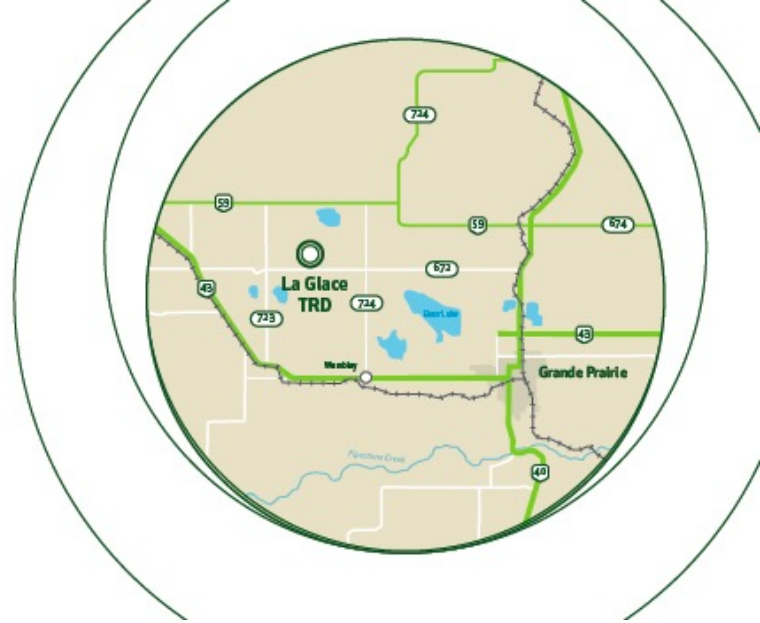

FACILITY PROFILE LA GLACE

ENGINEERED LANDFILL DISPOSAL FACILITY

PROFILE

Hours Of Operation	7 days a week: 8:00 a.m. to 6:00 p.m. (or by appointment)
Location	16-15-073-09 W6M
Directions To Facility	From Grande Prairie travel west on Hwy 43 for 21 km. At Hwy 724 turn right and drive north for 16 km. At Hwy 672 turn left and travel west for 10 km. At range road 93 turn right and travel 2 km.
Mailing Address	15602 94th Street, Grande Prairie, AB T8X 0B9
Contact	Phone: (780) 356-0007 Fax: (780) 356-2159
Facility Type	Class II Industrial Landfill
Approval Number	154484-01-01
Waste Accepted	<p>* Provides a guideline of acceptable waste. It is strongly encouraged to contact the facility directly for the most accurate information.</p> <ul style="list-style-type: none"> • Drilling waste hydrocarbon • Drilling waste gel chem • Drilling waste advanced gel chem • Produced sand • Contaminated soil (crude oil/condensate) • Contaminated soil (produced water) • Contaminated soil (refined fuels/oils) • Contaminated soil (sulphur) • Hydrocarbon contaminated material • Cement • Construction & demolition waste • Plastic liner • Frac sand (non-radioactive) • Flare pit material • Lime sludge
Waste Acceptance Process	Complete a Waste Approval Application (WAA) form and appropriate third party analytical.