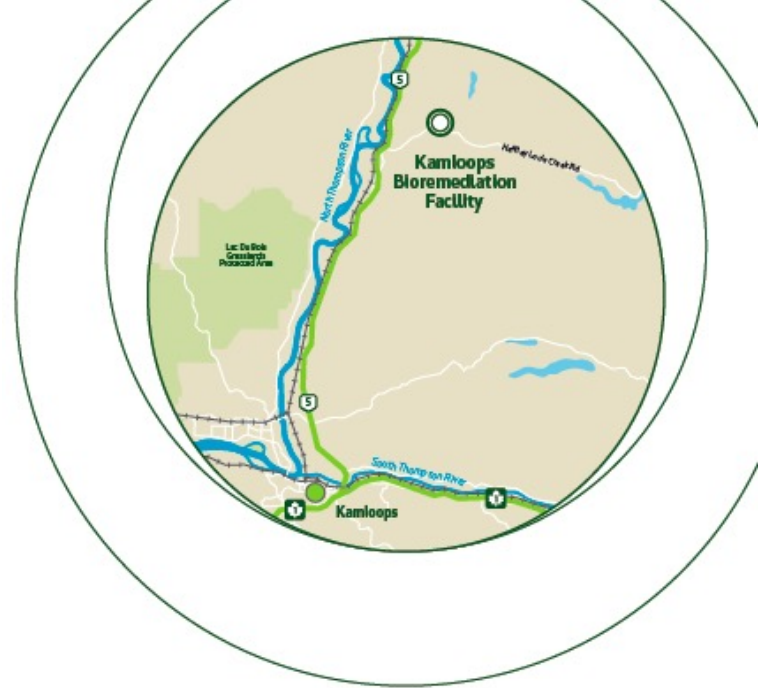

# FACILITY PROFILE KAMLOOPS

## BIOREMEDIATION FACILITY

### PROFILE

Hours Of Operation	8:30 a.m. - 4:00 p.m
Location	D-48-G / 092-I-16   50.8727283,-120.216475 (7381 Sullivan Valley Road, Kamloops)
Directions To Facility	Travel 7km East of Hwy#5 and Todd Mountain Road, Heffley Creek
Mailing Address	13511 Vulcan Way, Richmond, BC Canada V6V 1K4
Contact	Phone: (604) 214-6036
Facility Type	Bioremediation Facility
Approval Number	PR3447
Waste Accepted	<ul style="list-style-type: none"> <li>• Hydrocarbon Hazardous waste soils (&lt;41.1 BC Hazardous Waste Regulations)</li> <li>• Hydrocarbon contaminated soil &gt;BC CSR CL/IL Standards</li> <li>• Soils contaminated &gt;BC CSR RL Standards</li> </ul>
Waste Acceptance Protocol	<p>This recently upgraded facility (Ministry of Environment and Landfill Partner TNRD approved) is designed to manage the following soil types:</p> <ul style="list-style-type: none"> <li>• Soils containing concentrations exceeding the CSR CL/IL (&gt;CL/IL) standards for Hydrocarbons, derived from upstream and downstream petroleum producers and services;</li> <li>• Soils with hydrocarbon concentrations at Hazardous Waste levels designated &lt;41.1;</li> <li>• Contaminated soils &gt;BC CSR RL Standards</li> </ul>